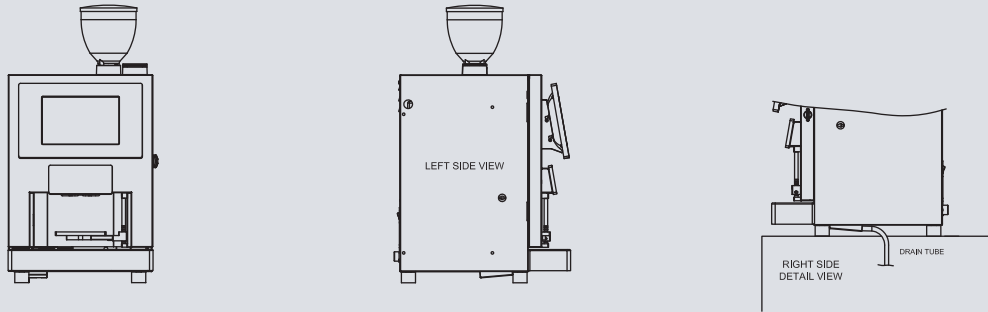

DRIP TRAY

1,5 Lt capacity

MILK FRIDGE CONNECTION

An easy and clean pass-through for the milk-line.

DATASHEET 2700

	2700 G1 S3	2700 G1 F1 H S2 SC1
CONNECTIONS		
Rated Power	120 Vac - 50/60 Hz - 1600W / 230 Vac - 50/60 Hz - 1900W	
FEATURES		
N° of selections	max. 30	max. 30
Variable preselections	6	7
ProMilk System		•
Automatic cleaning cycle	•	•
Self cleaning cycle		•
10" Touch Screen	•	•
Wi-Fi connection	•	•
Bluetooth connection	•	•
CONTAINERS		
N° beans hoppers (0,6 / 1 kg)	1	1
N° powder canister (1 kg)	3	2
Grounds drawer (pucks)	75	75
OPTIONALS		
Cup raiser	•	•
Cup sensor	•	•
My HLF App	•	•
Camera 5mp for QR Code	•	•
1 kg beans hopper	•	•
COLORS		
Black	•	•
White	•	•
Bronze	•	•
Grey	•	•
DIMENSIONS		
WxDxH	420 x 500 x 580 mm	
H with 0,6 kg hopper	785 mm	
Weight	43 kg	